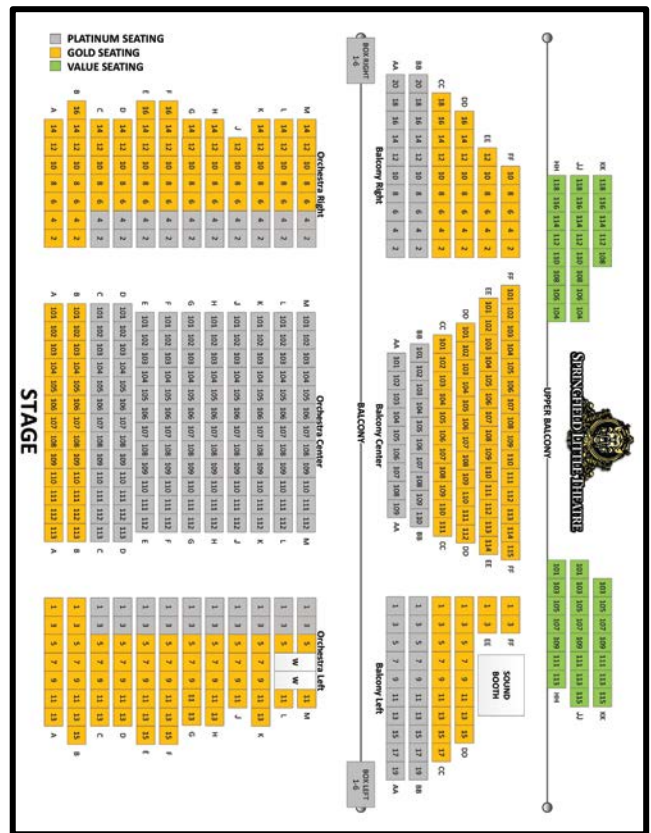

☉ Matinee Performance - 2pm • ☉ Evening Performance - 7:30pm
☉ Special Evening Performances - 7pm & 9:30pm

Please check one of the following:

- ☐ I prefer to make my reservations at a later time.
- ☐ I have indicated the performances I wish to attend above and my seating preferences below.

My seating preferences are:

- ☐ I wish to relocate my seats to the following location if available:

Please Note: All partial payments are credit card only. At this time, we cannot accept checks for the partial payment option. If you choose the partial payment option, your credit card will be charged one third of the amount stated on the front upon our receipt of your renewal.

Springfield Little Theatre is a volunteer-driven organization energized by the highest artistic ideals that strives to entertain, educate, and involve the community in live theatrical productions and in the preservation of the historic Landers Theatre.

311 E. Walnut Street, Springfield, Missouri 65806 • (417) 869-1334 • SpringfieldLittleTheatre.org

SPRINGFIELD LITTLE THEATRE 2018-2019 SEASON

SEPTEMBER 14 - OCTOBER 7, 2018

OCTOBER 19 - 28, 2018

NOVEMBER 23 - DECEMBER 3, 2018

PRESENTED BY NATHAN P. MURPHY'S
JANUARY 17 - FEBRUARY 2, 2019

BY MEMORABLE MOMENTS AT THE OLD GLASS PLACE
FEBRUARY 14 - 23, 2019

MARCH 21 - APRIL 7, 2019

MAY 3 - 19, 2019

JUNE 7 - 23, 2019

417.869.1334

SpringfieldLittleTheatre.org

SEASON TICKETS ON SALE JULY 16!

- To renew by phone, call The Landers Theatre Box Office at (417) 869-1334, Monday – Friday, 12pm to 5pm.
- To renew in person, visit The Landers Theatre Box Office at 311 E. Walnut Street Monday – Friday, 12pm to 5pm.
- To renew your tickets by mail, complete this form and mail it to Springfield Little Theatre, Attention: Box Office, 311 E. Walnut Street, Springfield, MO 65806.
- Renew by August 1 to ensure your seating choices. Tickets will be mailed by September 1.